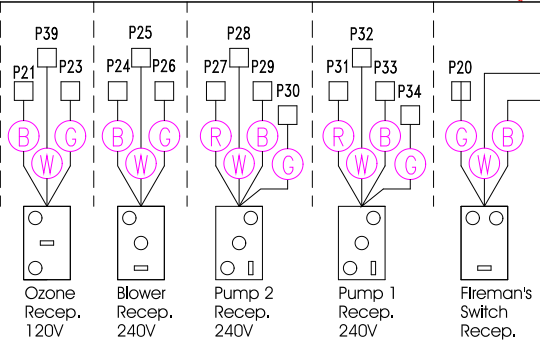

# 33-0025-R5

LEGEND	
	- 1/4" QUICK CONNECT
	- 1/4" PIGGYBACK
	- FORK CONNECTOR
	- RING CONNECTOR
	- SOCKET CONNECTOR
	- PIN CONNECTOR

**HYDROQUIP**  
 13345 Estelle St.  
 Corona, CA 92879  
 Phone: (909) 273-7575 Fax: (800) 332-7190

Manufacture Notes: on Contactor indicates capacitor.

**SHADED COMPONENTS ARE 240V**

Dwg. No.: <b>D556AH-KPQY-JZ</b>	Drawn By: <b>BH</b>	Rev. <b>1</b>	Wire Color Code B - Black    G - Green Br - Brown    Bl - Blue R - Red    V - Violet O - Orange    W - White Y - Yellow    Gr - Gray
Reviewed By:	Date: <b>07/31/02</b>	Diagram No.: <b>5135</b>	