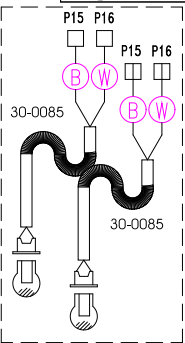

# 33-0025-R5

LEGEND	
	- 1/4" QUICK CONNECT
	- 1/4" PIGGYBACK
	- FORK CONNECTOR
	- RING CONNECTOR
	- SOCKET CONNECTOR
	- PIN CONNECTOR

**HYDROQUIP**  
 13345 Estelle St.  
 Corona, CA 92879  
 Phone: (909) 273-7575 Fax: (800) 332-7190

Manufacture Notes: on Contactor indicates capacitor.

**SHADED COMPONENTS ARE 240V**

Dwg. No.: <b>D556AH-KPQY-JZ</b>	Drawn By: <b>BH</b>	Rev. <b>1</b>	Wire Color Code B - Black    G - Green Br - Brown    Bl - Blue R - Red    V - Violet O - Orange    W - White Y - Yellow    Gr - Gray
Reviewed By:	Date: <b>07/31/02</b>	Diagram No.: <b>5135</b>	