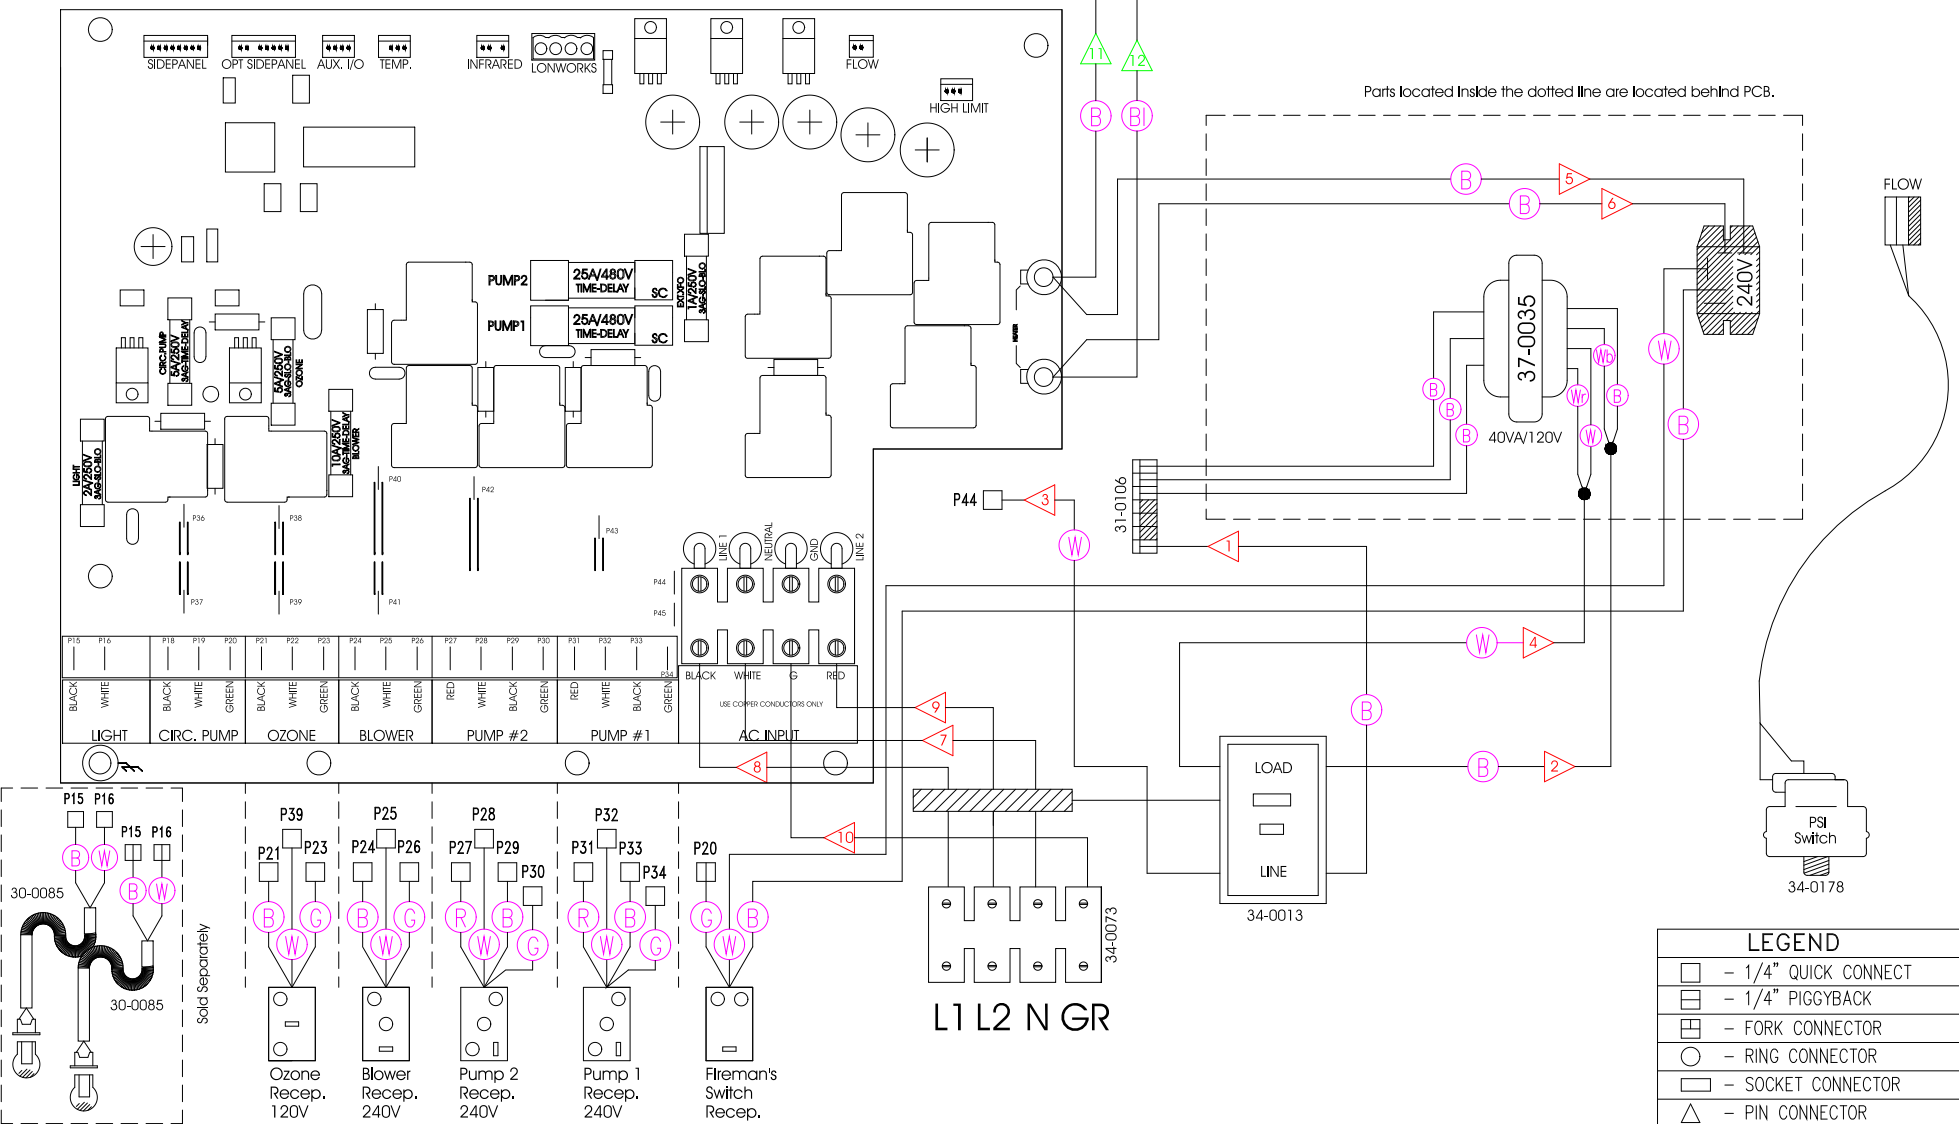

# 33-0025-R5

LEGEND	
	- 1/4" QUICK CONNECT
	- 1/4" PIGGYBACK
	- FORK CONNECTOR
	- RING CONNECTOR
	- SOCKET CONNECTOR
	- PIN CONNECTOR

**HYDROQUIP**  
 13345 Estelle St.  
 Corona, CA 92879  
 Phone: (909) 273-7575 Fax: (800) 332-7190

Manufacture Notes: on Contactor indicates capacitor.

**SHADED COMPONENTS ARE 240V**

Dwg. No.: <b>D556AH-KPQY-JZ</b>	Drawn By: <b>BH</b>	Rev. <b>1</b>	Wire Color Code B - Black    G - Green Br - Brown    Bl - Blue R - Red    V - Violet O - Orange    W - White Y - Yellow    Gr - Gray
Reviewed By:	Date: <b>07/31/02</b>	Diagram No.: <b>5135</b>	